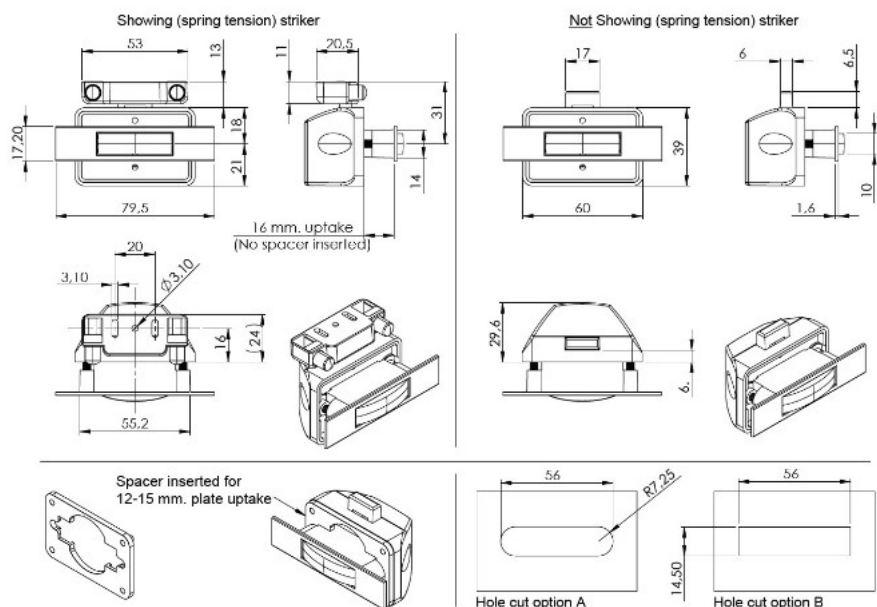

PRODUCT SHEET

Description:

Push Lock "RV", F/12-16 mm, White, "Recta" Zamak Knob & Grey ABS Housing, Incl. Grey ABS Striker W/Spring Tension & 3mm, Panel Reduction Spacer in Grey ABS

Item number:

14.03.045-0

Units	Box	Carton	HS Code	Barcode
Pcs.	10	100	8301300000	
				5704866034630

SISO A/S

Mileparken 11
DK-2740 Skovlunde
Denmark
VAT: 24786013

Phone +45 45 830 900

www.siso.dk
siso@siso.dk

Danske Bank
Nytorv Branch
Copenhagen
SWIFT: DABADKKK

Account no.
4180 3112 112936
IBAN Account
DK7230003112112936